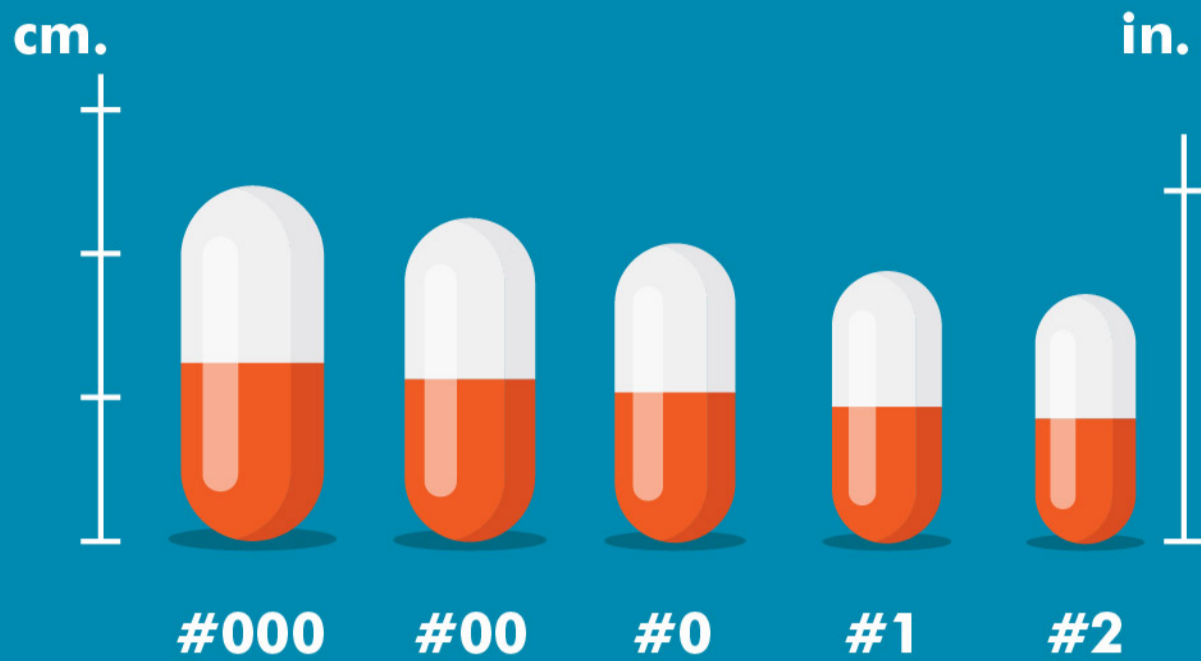

CAPSULE SIZES

	#000	#00	#0	#1	#2
Volume (ml)	1.37	0.93	0.68	0.50	0.37
Locked Length ± 0.7mm	26.14	23.6	21.3	19.2	17.5
Capsule capacity (mg) depending on powder density					
0.6g/ml	822	558	408	300	222
0.8g/ml	1096	744	544	400	296
1.0g/ml	1370	930	680	500	370
1.2g/ml	1644	1116	816	600	444